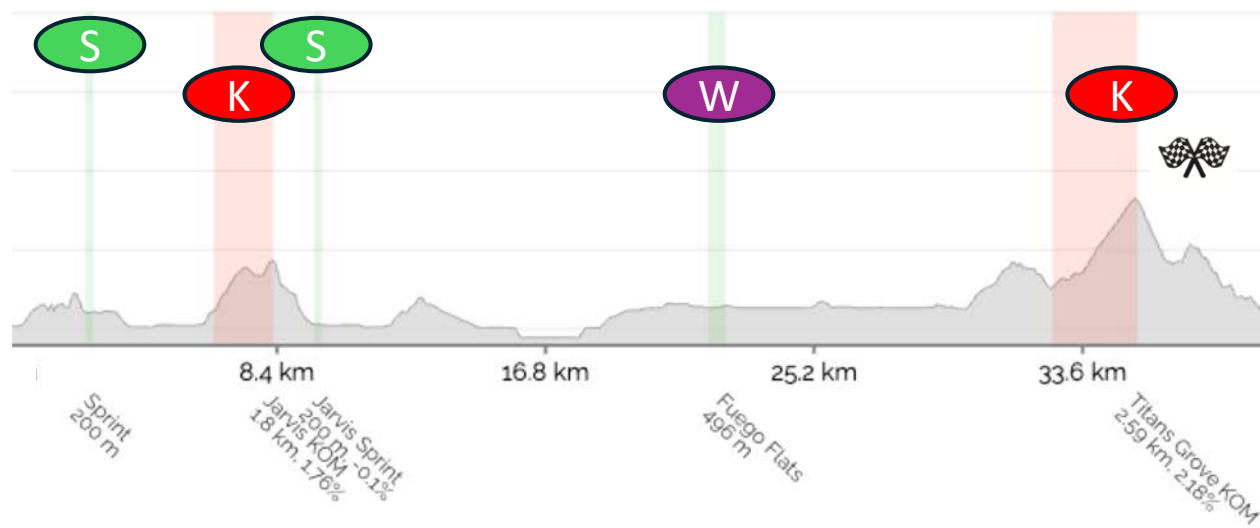

Series 1 Playoffs - Final Roadbook

Playoffs March 7th at 1900utc

Final March 14th at 1900utc

Live ZMS YT

Saturday 7th March @ 1900UTC - FRR 6IX Playoff

Race	Course Title	Format	Distance / Elevation	Finish
Playoff	Watts of the Wild Watopia	POINTS	35.7km ↑300m	After Titans Grove (FWD) 35.7km
Climbs in play		Jarvis (FWD) (6.7km) – Titans Grove (FWD) (32.9km)		
SPRINTS in play		Sprint (REV) (2.6km) – Jarvis (FWD) (9.8km)		
Wild Segment		Fuego Flats Sprint (FWD) (22.1km) Top 10 First Over Line 10 down to 1 extra rider points – All Riders All Roles Wildcard Riders add +5points extra for placing in Top 10		

Race	Course Title	Format	Distance / Elevation	Finish
FINALS	Knights of the Roundabout France	POINTS	40.2km ↑330m	After Petit Climb 40.2km
Climbs in play		Aquaduct (FWD) (10.1km) – Petit (37.4km)		
SPRINTS in play		Ballon (FWD) (6km/36km) – Marina (REV) (25km)		
Wild Segment		Sprint du Cratère (20km) Top 10 First Over Line 10 down to 1 extra rider points – All Riders All Roles Wildcard Riders add +5points extra for placing in Top 10		